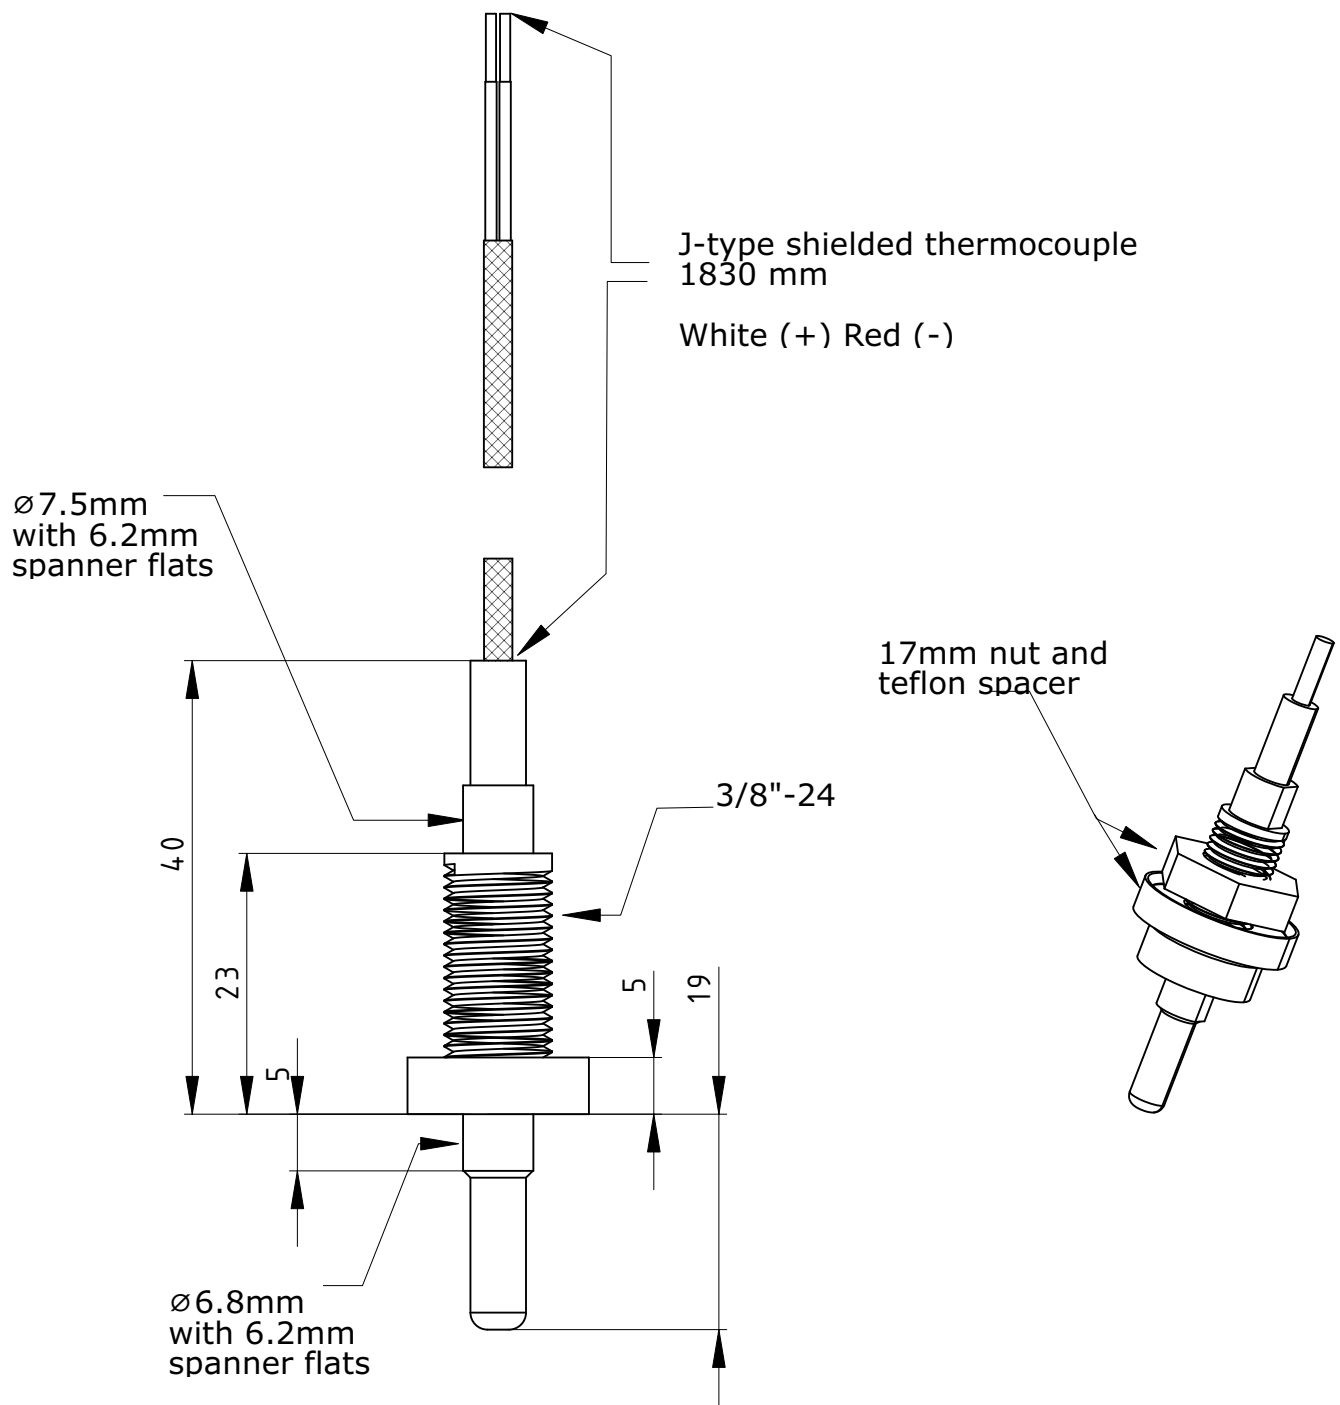

Rev	History
-	2024-01-24 - Initial Release

Dimensions in mm unless otherwise specified.

Title <b>Screw-in Thermocouple - Type J</b>		Revision -	Scale <b>Do Not Scale</b> <small>Un-toleranced dimensions are reference only</small>
Model Number <b>ESB-12S2A</b>	Drawing Number <b>ESB-12S2A-OI</b>		Drawn By B. MacKean
			Date 2024-01-24